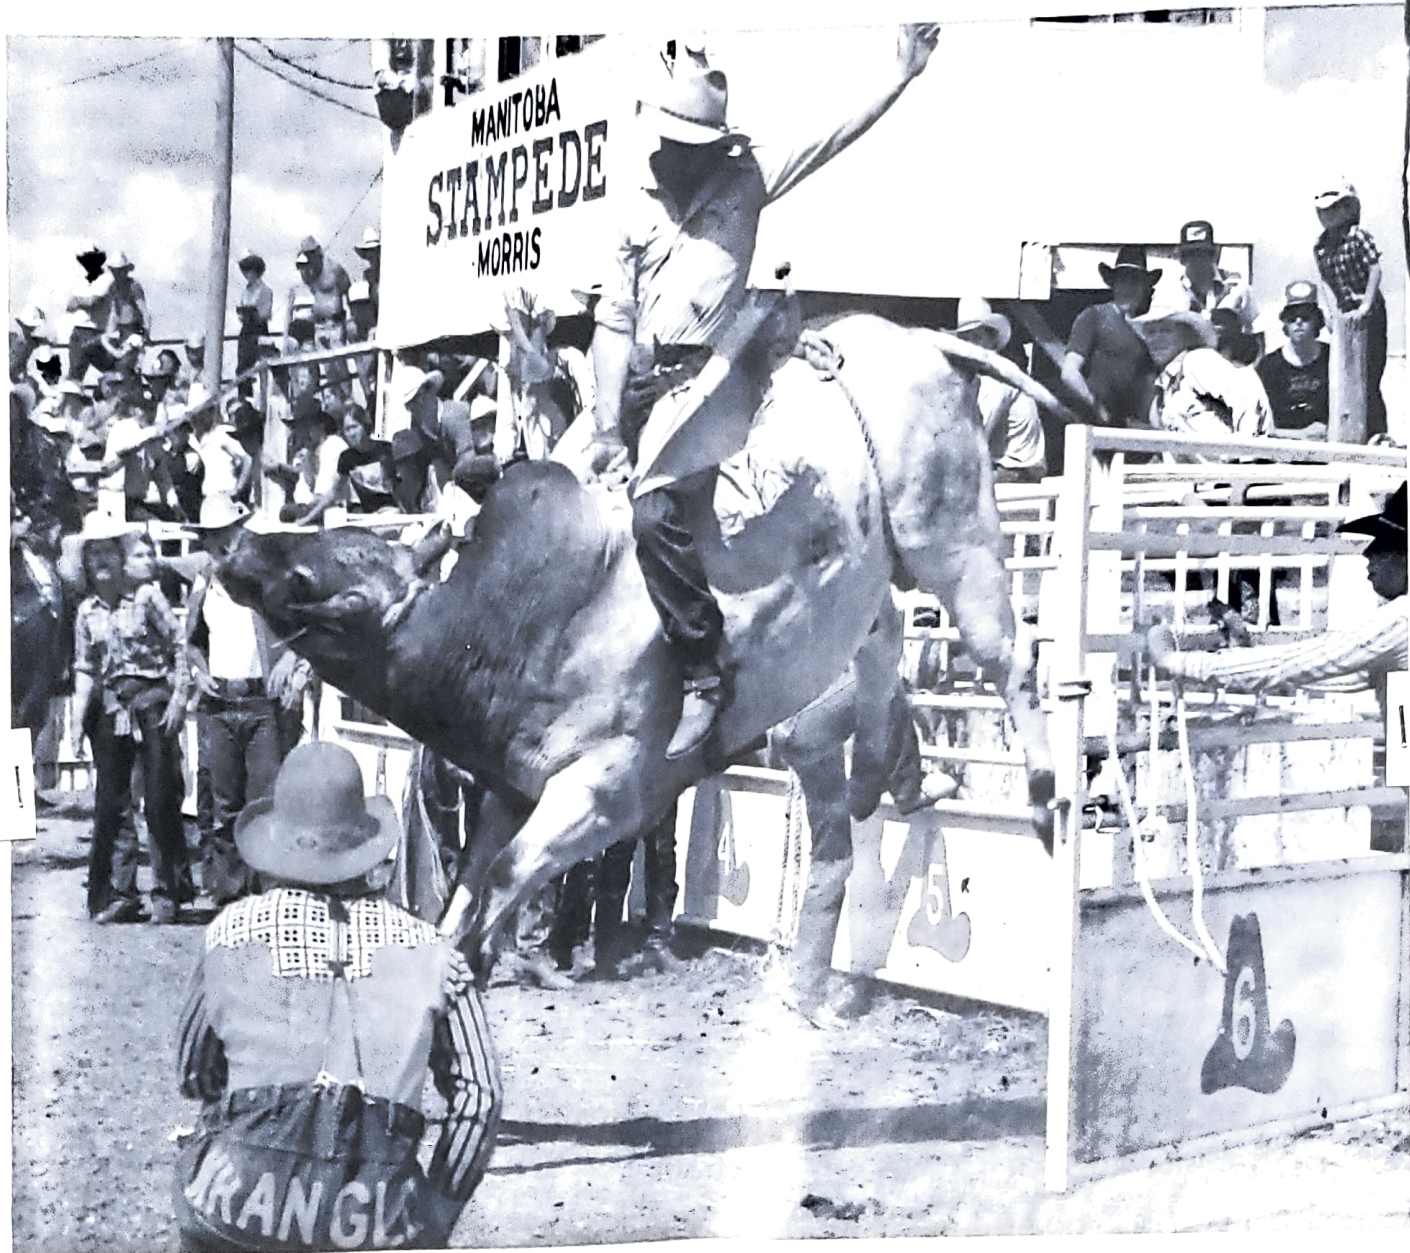

MANITOBA STAMPEDE

and Agricultural Exhibition

JULY 21, 22, 23, 24, 25, 1982

Morris, Manitoba, Canada

For ticket reservations and
detailed information write to:
Manitoba Stampede,
Box 307, Morris, Manitoba, Canada
R0G 1K0
Phone 1-204-748-2552

Manitoba's Top Outdoor Show